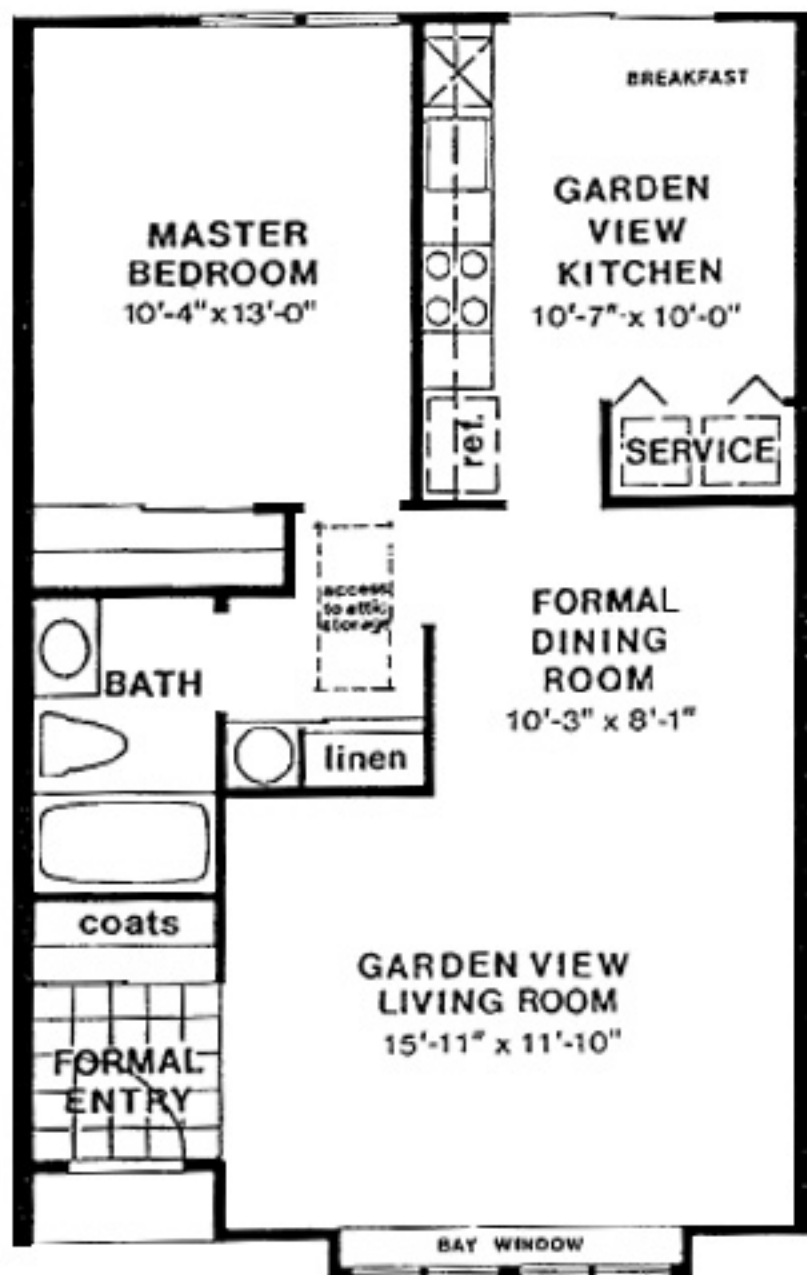

The Concord

(Plan 25)

One bedroom, one bath

Formal entry

Dramatic Countryside® living room with exclusive cottage window® alcove

Elegant dining area

Spacious patio-view kitchen

Patio-view breakfast area

Elegant master bedroom with full-wall wardrobe

Conveniently located service area

Attic storage with folding stairs

Optional Kitchen Window

The option for this plan is available at additional cost and must be ordered from Leisure Fair prior to construction and at the time of Contract of Purchase.

All floorplan dimensions are approximate.
Details and features are subject to change without notice.