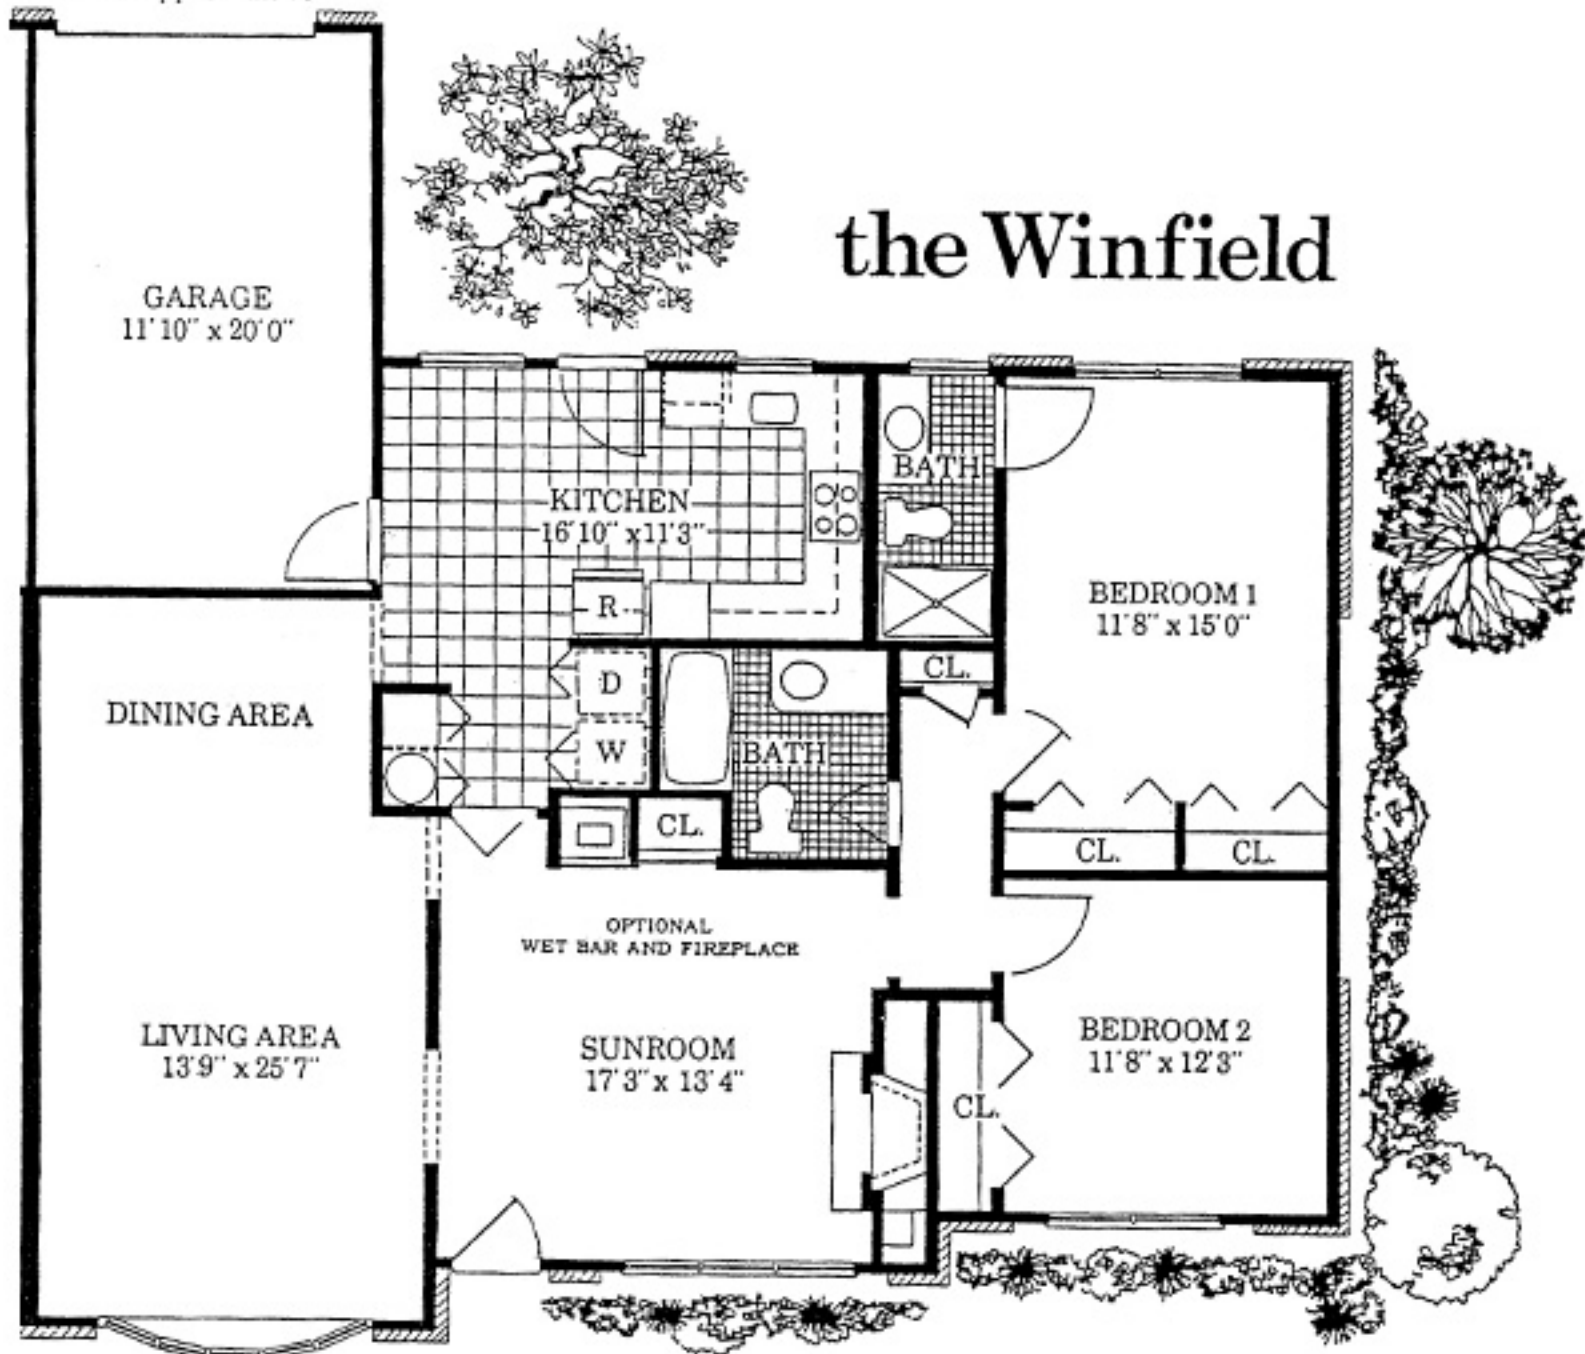

All Sizes Approximate

the Winfield

GARAGE
11' 10" x 20' 0"

KITCHEN
16' 10" x 11' 3"

DINING AREA

BEDROOM 1
11' 8" x 15' 0"

LIVING AREA
13' 9" x 25' 7"

OPTIONAL
WET BAR AND FIREPLACE

SUNROOM
17' 3" x 13' 4"

BEDROOM 2
11' 8" x 12' 3"

BATH

BATH

CL.

CL.

CL.

CL.